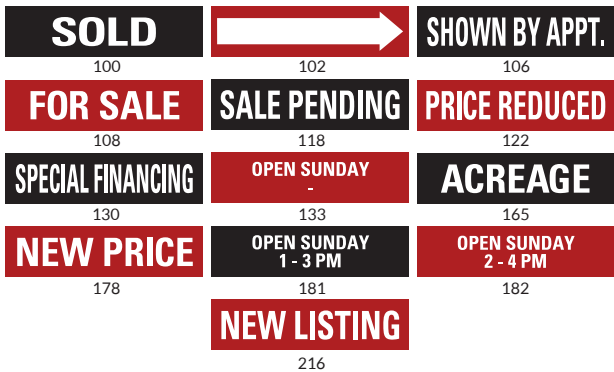

NEW! 9 Foot Feather Flags # 30-282-300

RIDERS

Polyethylene Tab Agent Riders & Color Photo Riders

ITEM		3	5	10	15	25
30P188	6" x 24" Agent Tab Rider	20.40	13.60	10.30	8.40	6.90
30P189	8" x 24" Agent Tab Rider	24.15	18.70	13.80	11.75	10.45
30P183	6" x 24" Photo Rider	20.25	15.10	11.90	10.75	10.20
30P184	8" x 24" Photo Rider	23.55	19.35	15.85	14.80	13.85

Price Each. Hardware included. Agent tab rider without photo ships next business day. Riders attach to top of .050 Poly Foldover Units. Riders printed on both sides.

Polyethylene Message Riders

ITEM		Minimum Order 10
30P181	6" x 24" .050 Poly Flipped Tab Rider - Red	7.95
30P181B	6" x 24" .050 Poly Flipped Tab Rider - Black	7.95

Price Each. Ships next business day. May be assorted. Hardware included. Riders attach to the bottom of the polyethylene panel on Footbar Base Units. Each rider consists of 2 pieces each printed on one side only. Available in black or red.

24 Ga. Steel Agent & Color Photo Riders

ITEM		3	5	10	15	25
30Z180	6" x 24" Agent Rider - Red	14.80	10.35	8.55	7.40	6.80
30Z180B	6" x 24" Agent Rider - Black	14.80	10.35	8.55	7.40	6.80
30Z189	6" x 24" Photo Rider - Red	15.85	11.05	9.05	7.90	7.10
30Z189B	6" x 24" Photo Rider - Black	15.85	11.05	9.05	7.90	7.10

Price Each. Agent rider without photo ships next business day. Printed on both sides. Slots on top and bottom are on 14 1/2" centers.

Steel Message Riders

ITEM		Minimum Order 10
30Z185	6" x 24" 24 Gauge Steel Rider - Red	6.00
30Z185B	6" x 24" 24 Gauge Steel Rider - Black	6.00

Price Each. Ships next business day. May be assorted. Hardware included. Riders printed on both sides. Slots on top and bottom are on 14 1/2" centers. Available in black or red.

Individual Decals

ITEM		Each Sheet
12V5402	2" Peel and Stick White Decals	4.45

Price per sheet. Each sheet contains approximately 10 alike numbers. Numbers fit hour spaces of Open riders shown above.

Feather Flags

ITEM		1	3	5	10
30-282-300	9' Feather Flag	74.70	62.40	59.65	58.90

Price each.

All items ship FOB, Lowen.
Notice: All specifications in this catalog are subject to change without notice. Please go to www.lowensign.com for current prices and information. We reserve the right to correct typographical errors.

Lit. # RLV-108 © Rev.4/19 Lowen Corporation

Call 800-545-5505

Fax 800-846-4466

lowensign.com