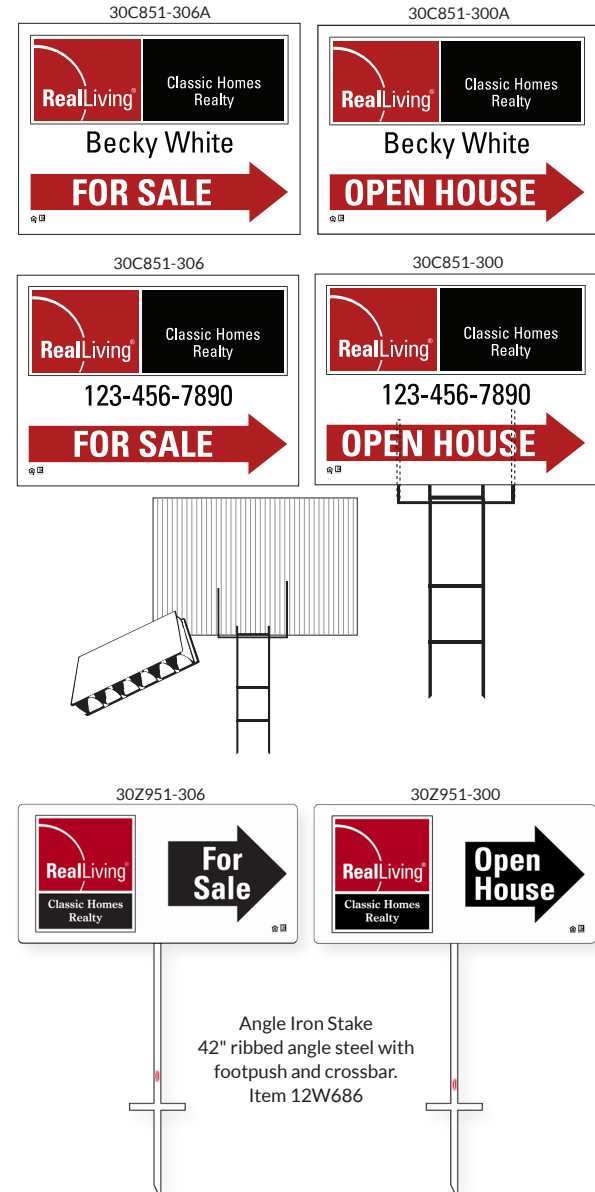

Angle Iron Stake
42" ribbed angle steel with footpush and crossbar.
Item 12W686