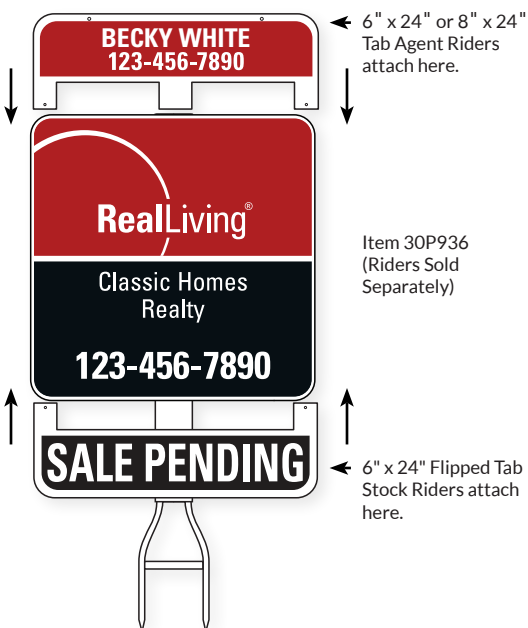

Price Each.

Panels include 2 brass grommets on top hanging holes.

Hanging holes punched on 17" centers.

Bottom holes punched on 14 1/2" centers.

.150 Polyethylene DF Hanging Panels

ITEM		3	5	10	15	25	50	100
30P871H	24" x 24" Office Panel	42.00	35.00	32.05	30.35	28.80	28.40	28.05
30P875H	24" x 24" Agent Panel	42.00	35.00	32.05	30.35	28.80	28.40	28.05
30P876H	24" x 24" Photo Panel	41.60	34.55	31.35	29.50	28.00	27.55	27.15

Price Each.

Panels include 2 brass grommets on top hanging holes.

Hanging holes punched on 17" centers.

Bottom holes punched on 14 1/2" centers.

Aluminum Post

ITEM		1	3	5
12-505	Aluminum Premier Post	74.50	55.50	51.30

Price Each.

Post is 66" tall and Cross-arm is 38" long. Post includes hardware and ground anchor.

Post fits all hanging panel sizes and materials above.

Riders sold separately.

6" x 24" or 8" x 24" Tab Agent Riders attach here.

Item 30P936 (Riders Sold Separately)

6" x 24" Flipped Tab Stock Riders attach here.

.050 POLY FOOTBAR BASE UNITS & PANELS

ITEM		3	5	10	15	25	50	100
30P936	24" x 24" Office Unit	46.60	39.65	36.75	35.70	34.75	34.40	34.05
30P937	24" x 24" Agent Unit	46.60	39.65	36.75	35.70	34.75	34.40	34.05
30P932	24" x 24" Agent Photo Unit	47.05	39.90	36.80	35.65	34.55	34.10	33.75
30P836	24" x 24" Foldover Panel Only	33.50	26.80	23.95	22.75	21.75	21.25	21.05
30P837	24" x 24" Foldover Agent Panel	33.50	26.80	23.95	22.75	21.75	21.25	21.05
30P832	24" x 24" Foldover Photo Panel	34.05	27.10	24.00	22.55	21.45	21.30	21.00