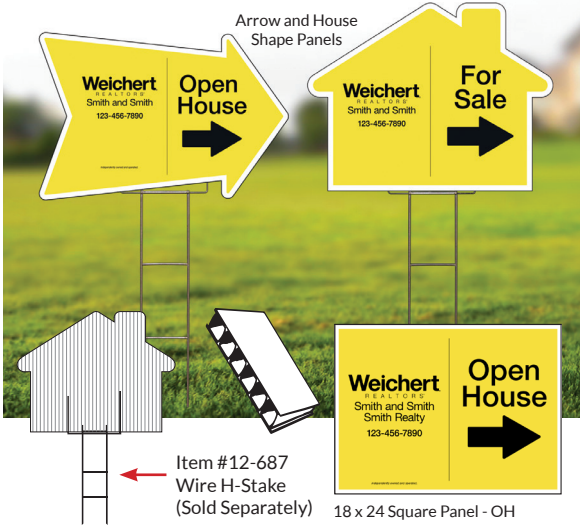

Price each. Shipped FOB, our plants.

COMMERCIAL SIGNS

10 mm Corrugated Plastic Panels

ITEM #		3	5	10	15	25
54C412-SF	48x48 Single Face Panel	48.55	43.70	40.75	39.70	38.75
54C812-DF	48x48 Double Face Panel	62.60	57.55	55.10	53.65	52.60
54L412-SF	48x48 Single Face Omegabond Panel	60.45	57.10	55.25	54.00	53.10
54L812-DF	48x48 Double Face Omegabond Panel	72.80	69.05	67.45	66.35	65.60

Price each. Shipped FOB, our plants.

POWDER COATED RIDERS

Message Riders - 24 Ga. Steel

ITEM #		Minimum 5 Alike
54Z185	6x24 Black on Yellow Message Riders	5.95
12Z185	6x24 Custom Message Red On White	5.80

Price each. Ship next business day. Hardware included. For custom message options, see website.

Agent and Photo Riders - 24 Ga. Steel

ITEM #		3 Alike	5 Alike	10 Alike	15 Alike	25 Alike
54Z180	6x24 Steel Agent Riders	11.70	9.20	8.80	8.10	7.80
54Z187	8x24 Steel Agent Riders	17.20	14.40	13.65	10.85	9.95
54Z189	6x24 Steel Color Photo Riders	11.70	9.20	8.80	8.10	7.80
54Z186	8x24 Steel Color Photo Riders	17.20	14.40	13.65	10.85	9.95

Price each. Hardware included. Riders ship next business day,

48x48 Plastic Panels