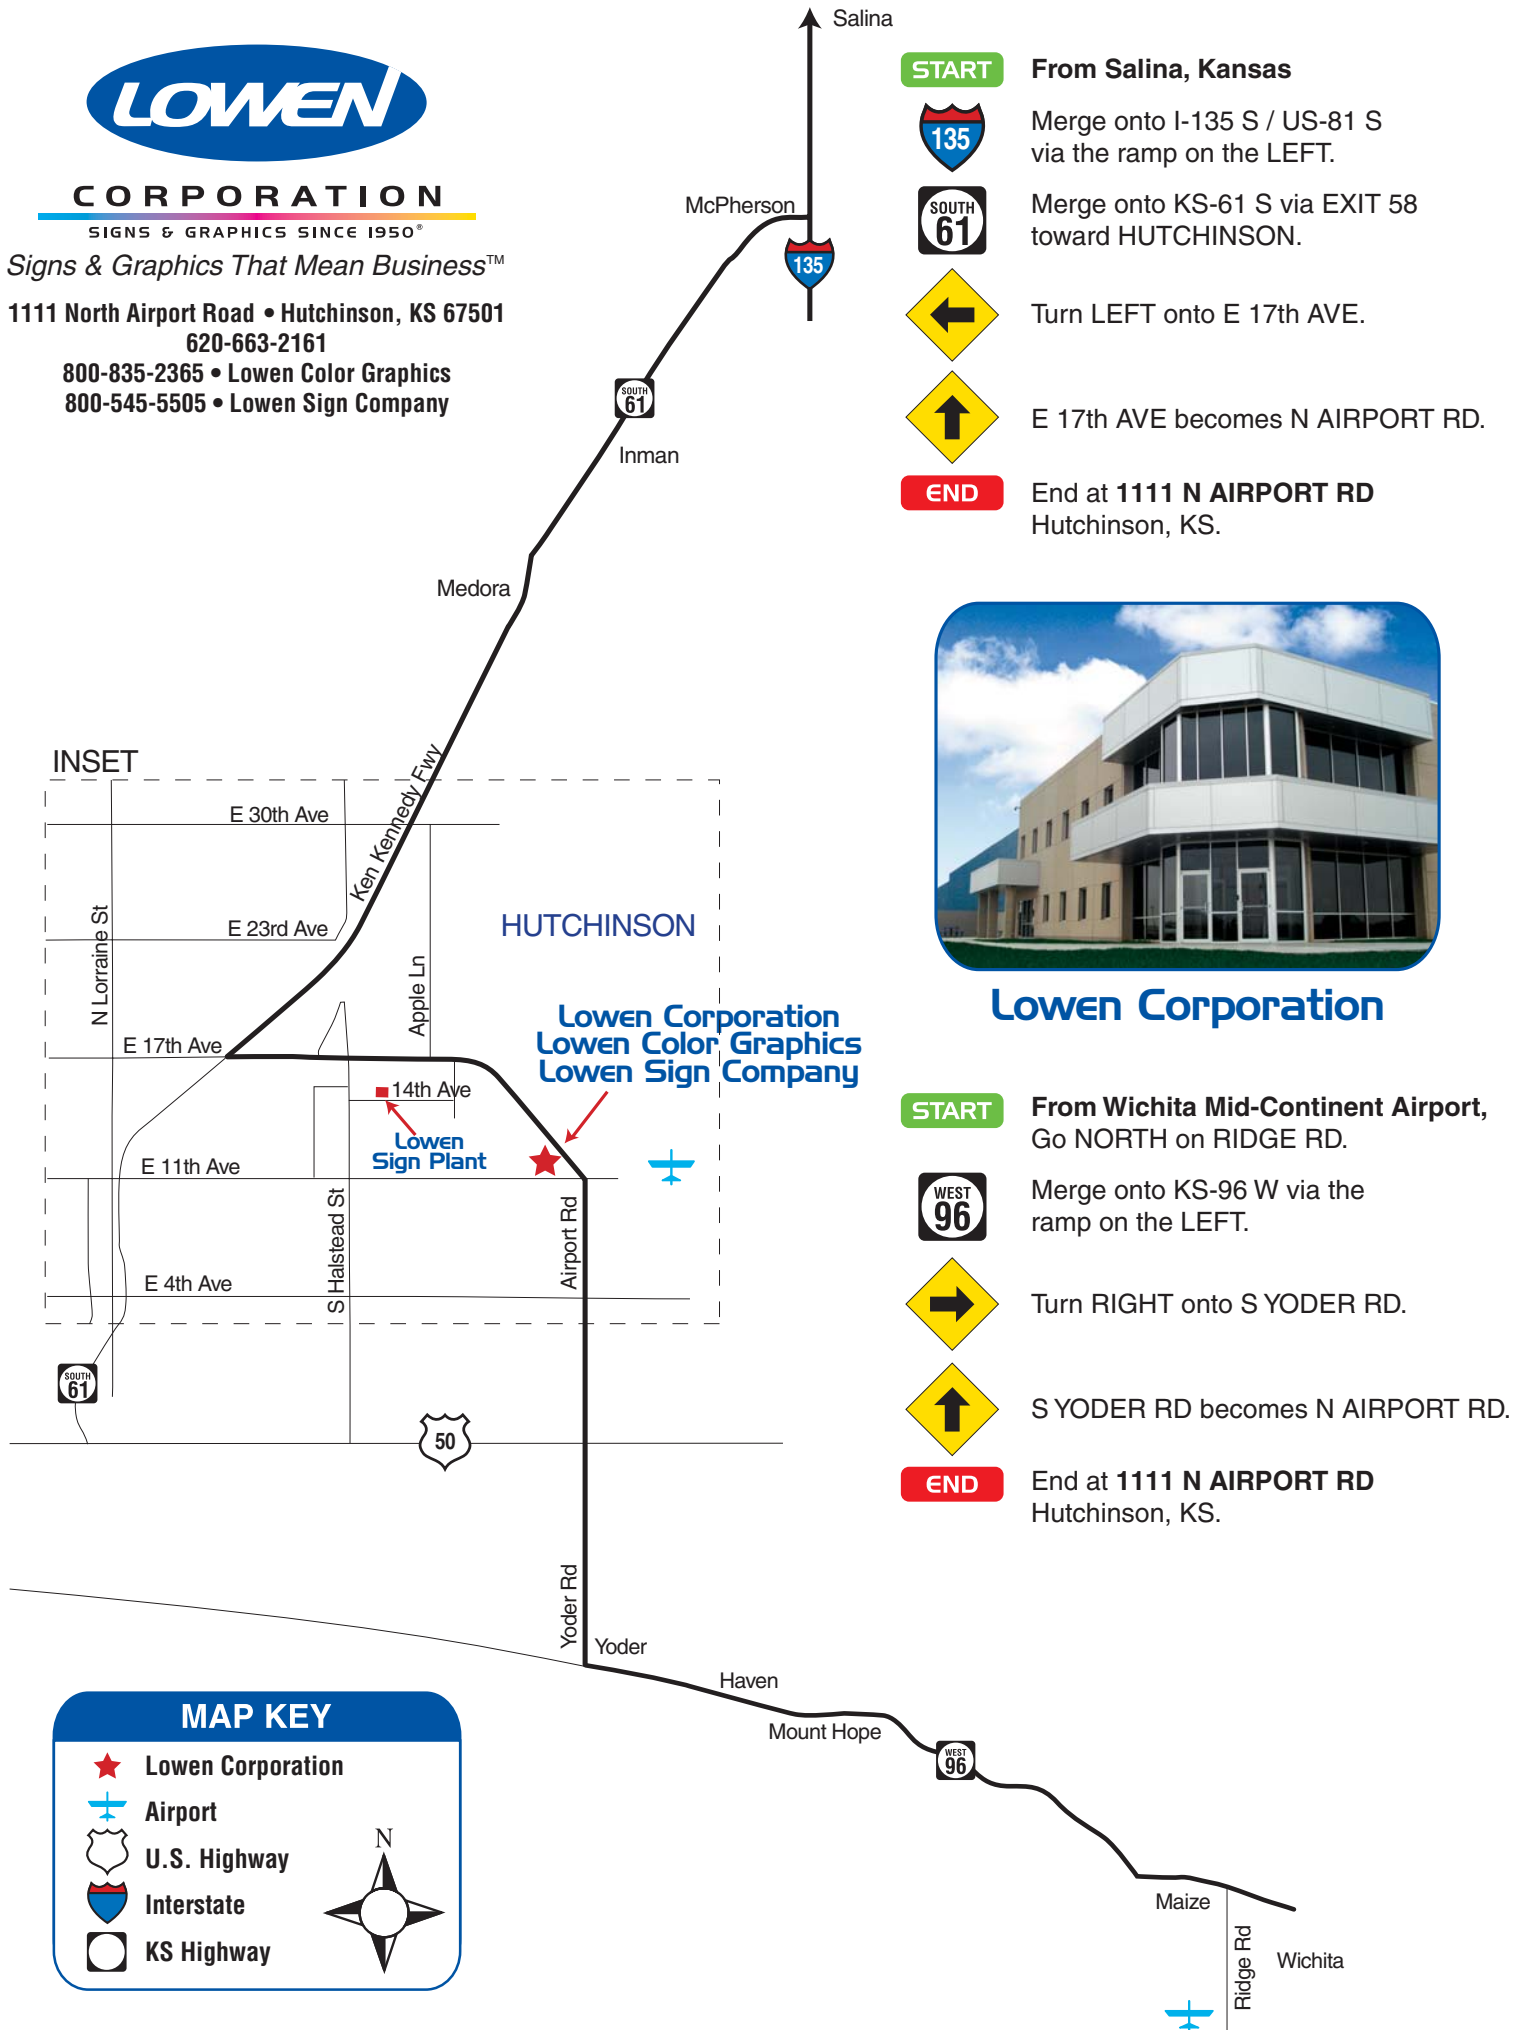

CORPORATION

SIGNS & GRAPHICS SINCE 1950®

Signs & Graphics That Mean Business™

1111 North Airport Road • Hutchinson, KS 67501
620-663-2161

800-835-2365 • Lowen Color Graphics
800-545-5505 • Lowen Sign Company

START

From Salina, Kansas

Merge onto I-135 S / US-81 S via the ramp on the LEFT.

Merge onto KS-61 S via EXIT 58 toward HUTCHINSON.

Turn LEFT onto E 17th AVE.

E 17th AVE becomes N AIRPORT RD.

END

End at **1111 N AIRPORT RD**
Hutchinson, KS.

Lowen Corporation

START

From Wichita Mid-Continent Airport,
Go NORTH on RIDGE RD.

Merge onto KS-96 W via the ramp on the LEFT.

Turn RIGHT onto S YODER RD.

S YODER RD becomes N AIRPORT RD.

END

End at **1111 N AIRPORT RD**
Hutchinson, KS.

MAP KEY

- Lowen Corporation
- Airport
- U.S. Highway
- Interstate
- KS Highway