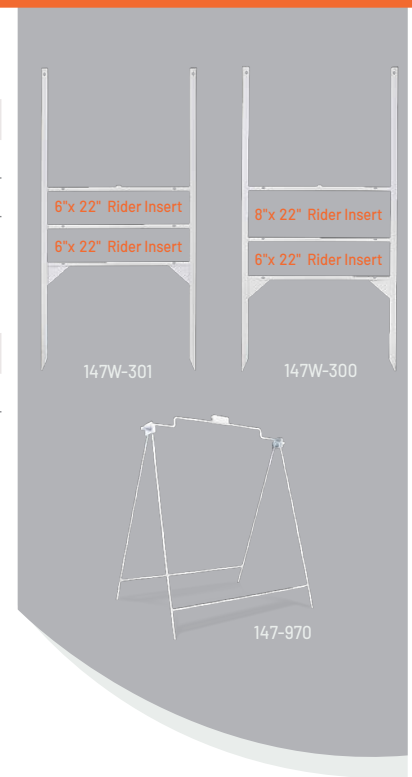

Price each. Shipped FOB Lowen.

H-Frame Wire Stake

ITEM	Description	3	5	10	25
147-688	15" H-Frame Wire Stake	1.85	1.15	1.10	1.05

Price each. Shipped FOB Lowen.

147C963
Corrugated Dog Shape
Sign Panel & H-Frame
Wire Stake

FRAMES

30"x 22" Steel Frame

ITEM	Description	1	2	5	10	25	50+
147W-301	H-Frame w/ Two 6x22 Rider Inserts	59.50	52.55	47.10	45.85	43.35	40.80
147W-300	H-Frame w/ A 8x22 & A 6x22 Rider Inserts	59.50	52.55	47.10	45.85	43.35	40.80

Price each | Shipped FOB Lowen.

24"x 24" Swinging A-Frame

ITEM	Description	1	5	10	25	50+
147-970	White Swinging A-Frame	41.20	38.20	36.25	34.50	32.05

Price each | Shipped FOB Lowen.

We Provide Lasting Quality At The Best Price.