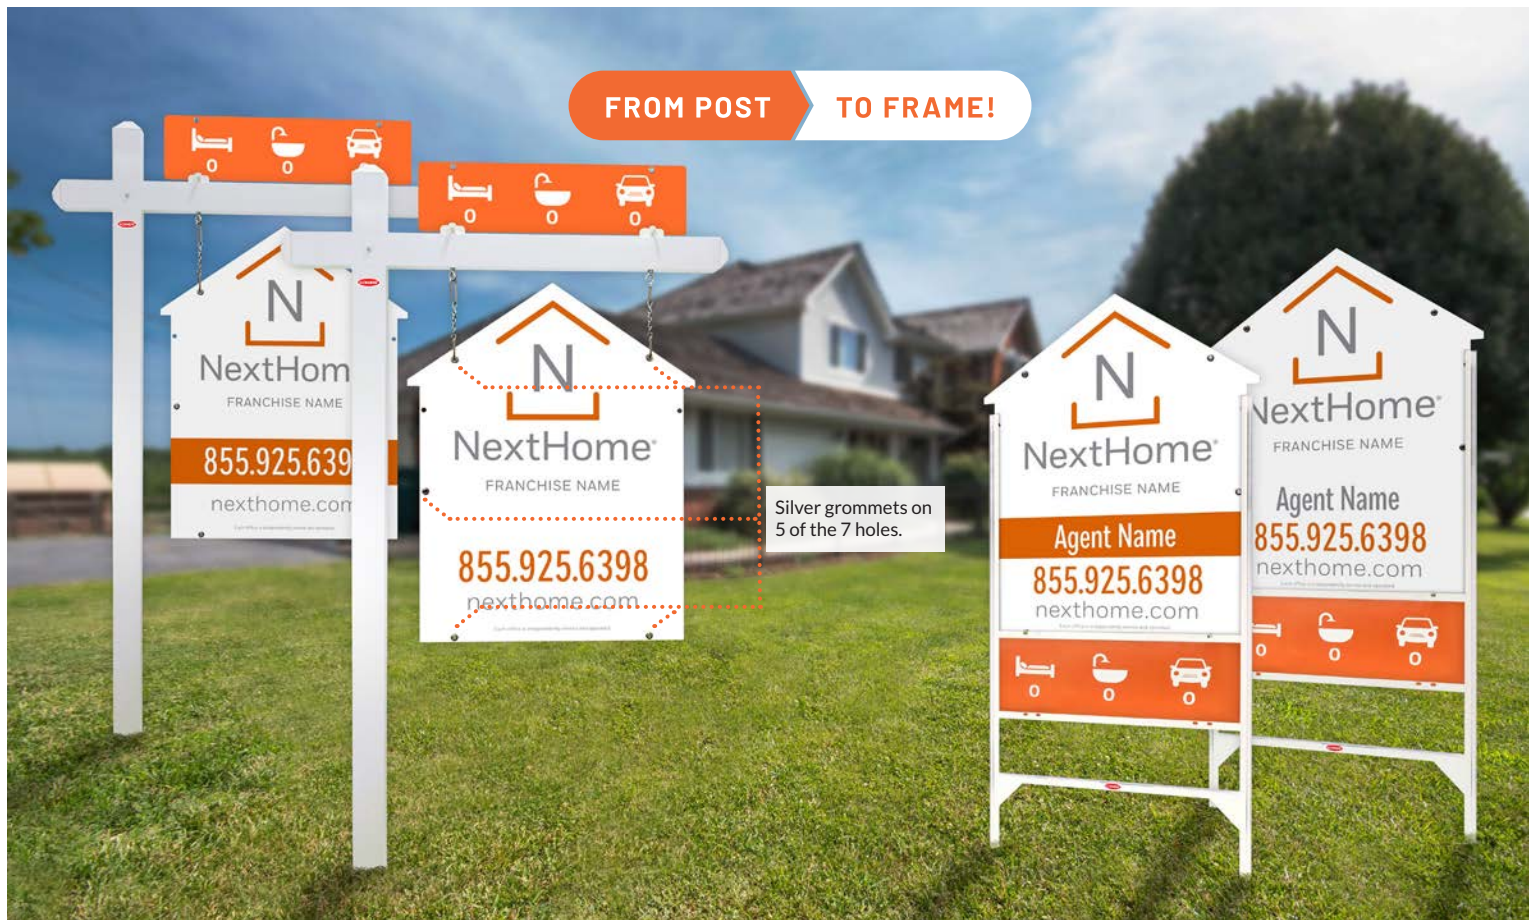

UNIVERSAL PANELS - Hole patterns fit for both hanging posts & bolt in frames

30"x 24" 3 MM Aluminum Composite Universal Panels

ITEM	Description	1	5	10	15	25	50	100+
147L873AU	Agent Name Universal Sign Panel	100.75	55.95	45.20	38.65	35.85	30.30	27.70
147L873U	Office Universal Sign Panel	100.75	55.95	45.20	38.65	35.85	30.30	27.70

30"x 24" 3 MM Aluminum Composite Universal Panels - Reflective

ITEM	Description	1	5	10	15	25	50	100+
147L873ARU	Agent Name Universal Sign Panel	152.95	100.45	81.80	73.60	65.90	57.75	54.75
147L873RU	Office Universal Sign Panel	152.95	100.45	81.80	73.60	65.90	57.75	54.75

30"x 24" PVC Universal Panels

ITEM	Description	1	5	10	15	25	50	100+
147R873AU	Agent Name Universal Sign Panel	107.00	63.15	46.25	38.80	35.05	30.95	27.70
147R873U	Office Universal Sign Panel	107.00	63.15	46.25	38.80	35.05	30.95	27.70

30"x 24" PVC Universal Panels - Reflective

ITEM	Description	1	5	10	15	25	50	100+
147R873ARU	Agent Name Universal Sign Panel	194.80	103.45	87.05	74.40	68.60	58.25	55.90
147R873RU	Office Universal Sign Panel	194.80	103.45	87.05	74.40	68.60	58.25	55.90