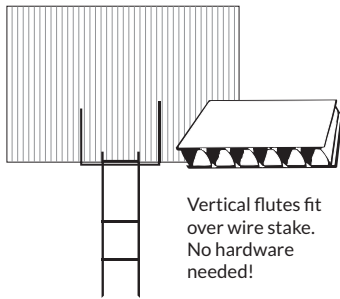

CORRUGATED PLASTIC DIRECTIONAL PANELS

9"x 24" 4MM Corrugated Plastic

ITEM	Description	1	3	5	10	15	25	50+
147C820-300	Open House w/ Franchise Name (O, W)	24.80	14.50	10.30	8.45	7.40	6.20	4.20
147C820-306	For Sale w/ Franchise Name (O, W)							
147C821-300	Open House (O, W)	24.80	14.50	10.30	8.45	7.40	6.20	4.20
147C821-306	For Sale (O, W)							
147C822-300	Open House with Paws (O, W)	24.80	14.50	10.30	8.45	7.40	6.20	4.20
147C822-306	For Sale with Paws (O, W)							

Price each. Shipped FOB Lowen.

18"x 24" 4MM Corrugated Plastic

ITEM	Description	1	3	5	10	15	25	50+
147C850-300	Open House Directional (O, W)	44.80	23.50	17.60	15.55	12.55	9.15	7.00
147C850-306	For Sale Directional (O, W)	44.80	23.50	17.60	15.55	12.55	9.15	7.00

Price each. Shipped FOB Lowen.

147-687

30.5" Tall H-Frame Stake