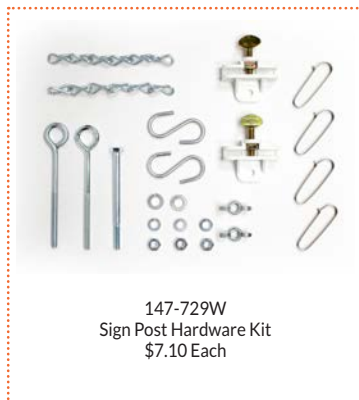

Price each | Shipped FOB Lowen.

6"x 12" License Plate

ITEM	Description	1	5	10	15	25	50	100+
147Z402	Steel License Plate	24.40	8.50	5.65	5.10	4.45	4.10	3.95

Price each | Shipped FOB Lowen.

FEATHER FLAGS

Feather Flag Only - White pole pocket, printed on both sides.