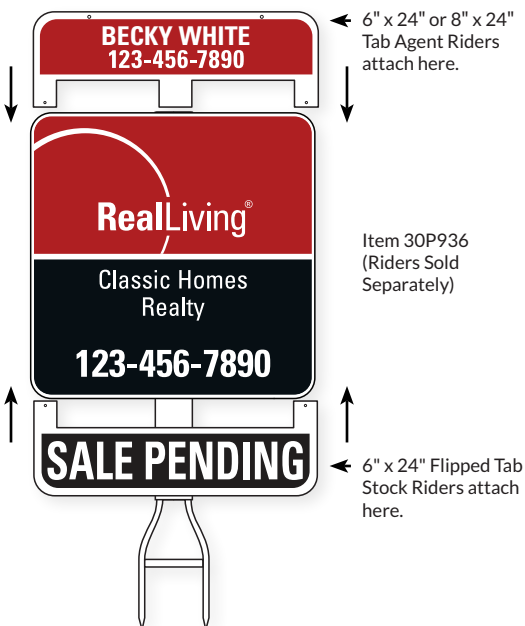

6" x 24" or 8" x 24" Tab Agent Riders attach here.

Item 30P936 (Riders Sold Separately)

6" x 24" Flipped Tab Stock Riders attach here.