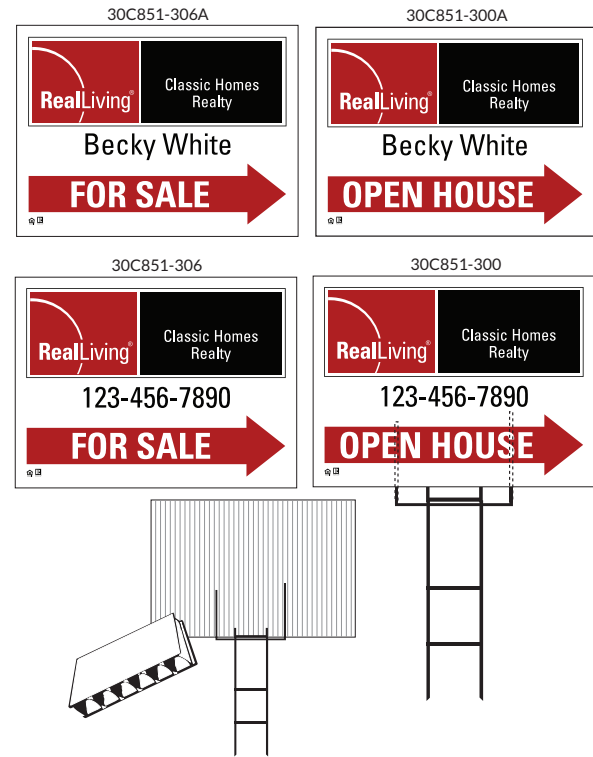

Angle Iron Stake
42" ribbed angle steel with
footpush and crossbar.
Item 12W686