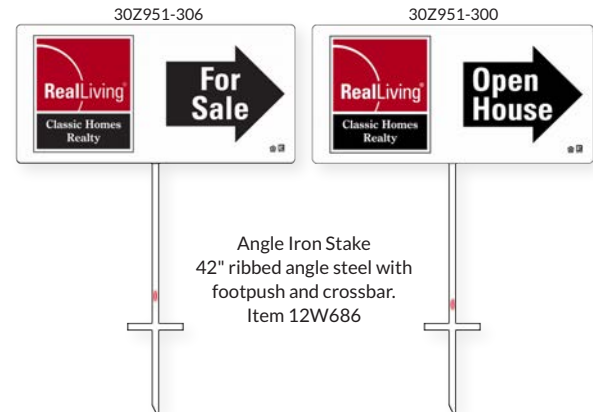

Angle Iron Stake
42" ribbed angle steel with
footpush and crossbar.
Item 12W686