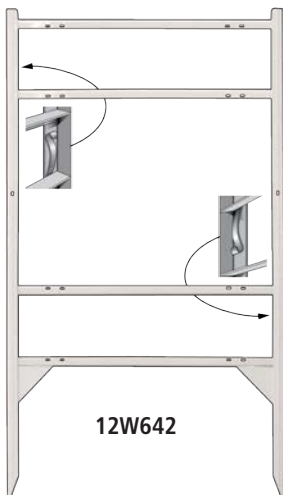

18 X 24 ANGLE IRON 2 INSERT UNITS

Porcelain perfect appearance in a fully assembled panel and frame unit.

ITEM #		3	5	10	15	25	50	100
66Z942	Agent Unit	51.00	42.35	38.25	35.15	31.65	31.50	31.05
66Z943	Agent Photo Unit	51.00	42.35	38.25	35.15	31.65	31.50	31.05
66Z944	Luxury Properties Agent Unit	51.00	42.35	38.25	35.15	31.65	31.50	31.05
66Z945	Luxury Properties Agent Photo Unit	51.00	42.35	38.25	35.15	31.65	31.50	31.05

Price each. Shipped FOB, Lowen.

12W642

66Z943

66Z944

66Z945

THOR FRAME

ITEM #		1	3	5
12W642	18 x 24 - 2-Insert Frame	32.90	22.65	20.70

Price each. Shipped FOB, Lowen.