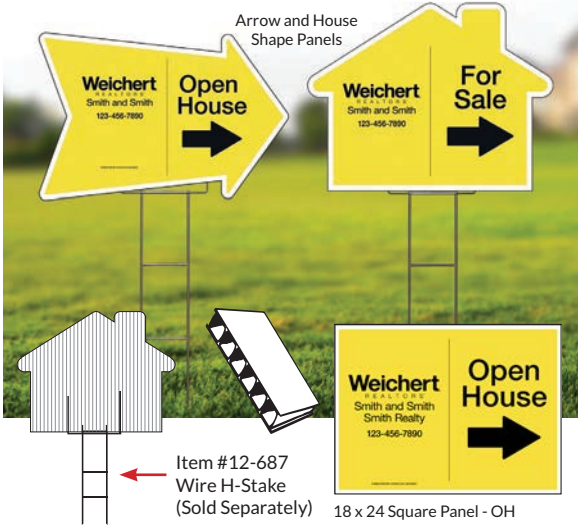

Price each. Shipped FOB, our plants.

COMMERCIAL SIGNS

10 mm Corrugated Plastic Panels

ITEM #		3	5	10	15	25
54C412-SF	48x48 Single Face Panel	50.00	45.00	41.95	40.90	39.90
54C812-DF	48x48 Double Face Panel	64.50	59.30	56.75	55.25	54.20

Price each. Shipped FOB, our plants.

3 mm Aluminum Composite (Omegabond) Panels

ITEM #		3	5	10	15	25
54L812-DF	48x48 Double Face Omegabond Panel	75.00	71.10	69.45	68.35	67.55

Price each. Shipped FOB, our plants.

POWDER COATED RIDERS

Message Riders - 24 Ga. Steel

ITEM #		Minimum 5 Alike
54Z185	6x24 Black on Yellow Message Riders	6.15
12Z185	6x24 Custom Message Red On White	5.95

Price each. Ship next business day. Hardware included. For custom message options, see website.

Agent and Photo Riders - 24 Ga. Steel

ITEM #		3 Alike	5 Alike	10 Alike	15 Alike	25 Alike
54Z180	6x24 Steel Agent Riders	12.05	9.50	9.05	8.35	8.05
54Z187	8x24 Steel Agent Riders	17.70	14.85	14.05	11.20	10.25
54Z189	6x24 Steel Color Photo Riders	12.05	9.50	9.05	8.35	8.05
54Z186	8x24 Steel Color Photo Riders	17.70	14.85	14.05	11.20	10.25

Price each. Hardware included. Riders ship next business day,

48x48 Plastic Panels