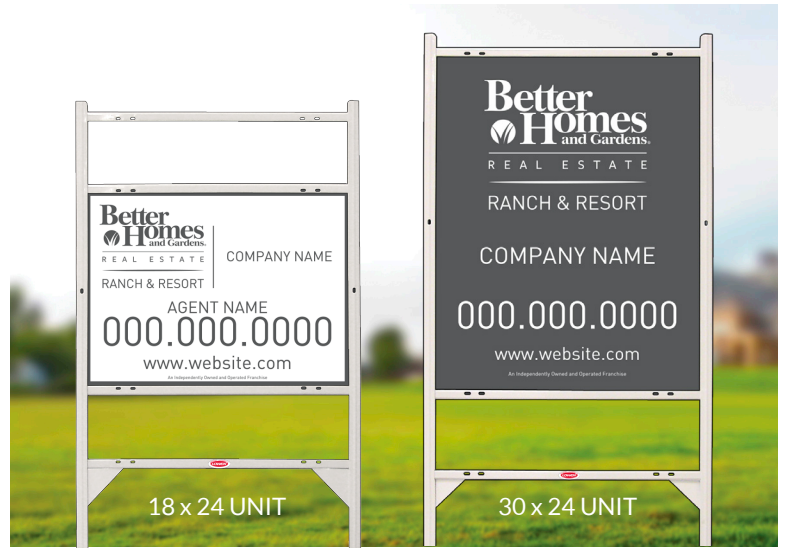

Price each. Shipped FOB, our plants. All units shipped assembled.

30 X 24 ANGLE IRON UNITS PANEL & FRAME

Frame Color	3	5	10	15	25	50	100
White	65.45	53.95	47.70	44.70	42.35	41.55	40.55

30 X 24 PANELS ONLY

Hanging	43.40	32.45	25.40	22.40	20.80	19.50	18.65
---------	-------	-------	-------	-------	-------	-------	-------

Price each. Shipped FOB, our plants. All units shipped assembled.

24 X 18 2 INSERT UNITS PANEL & FRAME