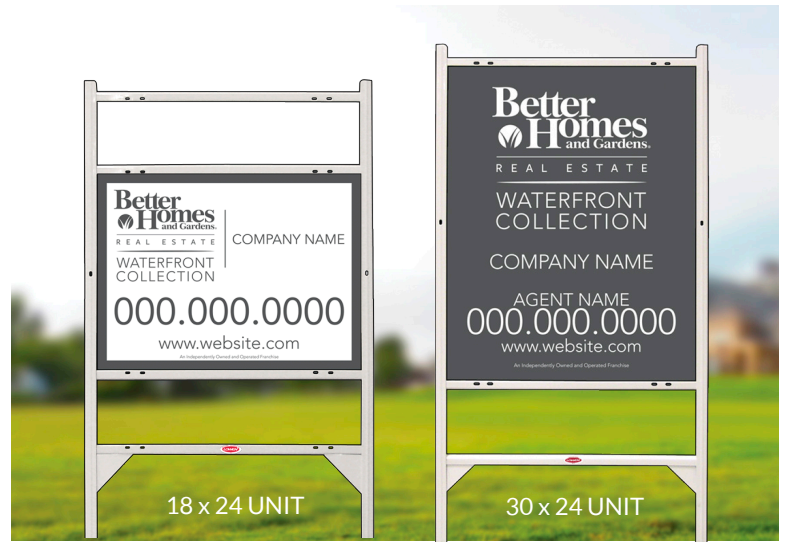

WATERFRONT COLLECTION

18 X 24 2 INSERT UNITS PANEL & FRAME

Frame Color	3	5	10	15	25	50	100
White	50.90	41.15	35.95	33.55	31.40	30.70	30.65

18 X 24 PANELS ONLY

For Frames	30.90	21.65	15.10	13.15	10.95	10.15	9.35

Price each. Shipped FOB, our plants. All units shipped assembled.

24 X 18 2 INSERT UNITS PANEL & FRAME

Frame Color	3	5	10	15	25	50	100
White	52.55	41.70	35.35	32.70	30.60	30.30	29.45

24 X 18 PANELS ONLY

For Frames	30.85	21.60	15.05	13.10	10.90	10.10	9.30

Price each. Shipped FOB, our plants. All units shipped assembled.

24 X 30 ANGLE IRON UNITS PANEL & FRAME

Frame Color	3	5	10	15	25	50	100
White	55.20	45.25	39.10	36.70	34.80	34.55	33.85

24 X 30 PANELS ONLY

For Frames	32.75	24.05	18.15	16.15	14.60	13.70	13.10

Price each. Shipped FOB, our plants. All units shipped assembled.

30 X 24 ANGLE IRON UNITS PANEL & FRAME

Frame Color	3	5	10	15	25	50	100
White	62.85	51.10	44.60	41.50	39.10	38.05	37.05

30 X 24 PANELS ONLY

Hanging	43.30	32.45	25.40	22.40	20.80	19.50	18.65

Price each. Shipped FOB, our plants. All units shipped assembled.