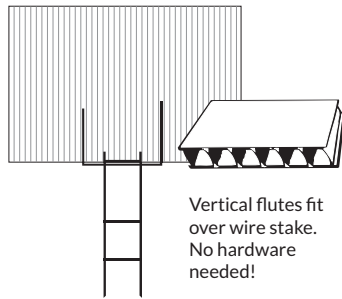

CORRUGATED PLASTIC DIRECTIONAL PANELS

9"x 24" 4MM Corrugated Plastic

ITEM	Description	1	3	5	10	15	25	50+
147C820-300	Open House w/ Franchise Name (O, W)	24.10	14.10	10.00	8.20	7.20	6.00	4.10
147C820-306	For Sale w/ Franchise Name (O, W)							
147C821-300	Open House (O, W)	24.10	14.10	10.00	8.20	7.20	6.00	4.10
147C821-306	For Sale (O, W)							
147C822-300	Open House with Paws (O, W)	24.10	14.10	10.00	8.20	7.20	6.00	4.10
147C822-306	For Sale with Paws (O, W)							

Price each. Shipped FOB Lowen.

18"x 24" 4MM Corrugated Plastic

ITEM	Description	1	3	5	10	15	25	50+
147C850-300	Open House Directional (O, W)	43.50	22.80	17.10	15.10	12.20	8.90	6.80
147C850-306	For Sale Directional (O, W)	43.50	22.80	17.10	15.10	12.20	8.90	6.80

Price each. Shipped FOB Lowen.

Vertical flutes fit over wire stake. No hardware needed!

147-687

30.5" Tall H-Frame Stake