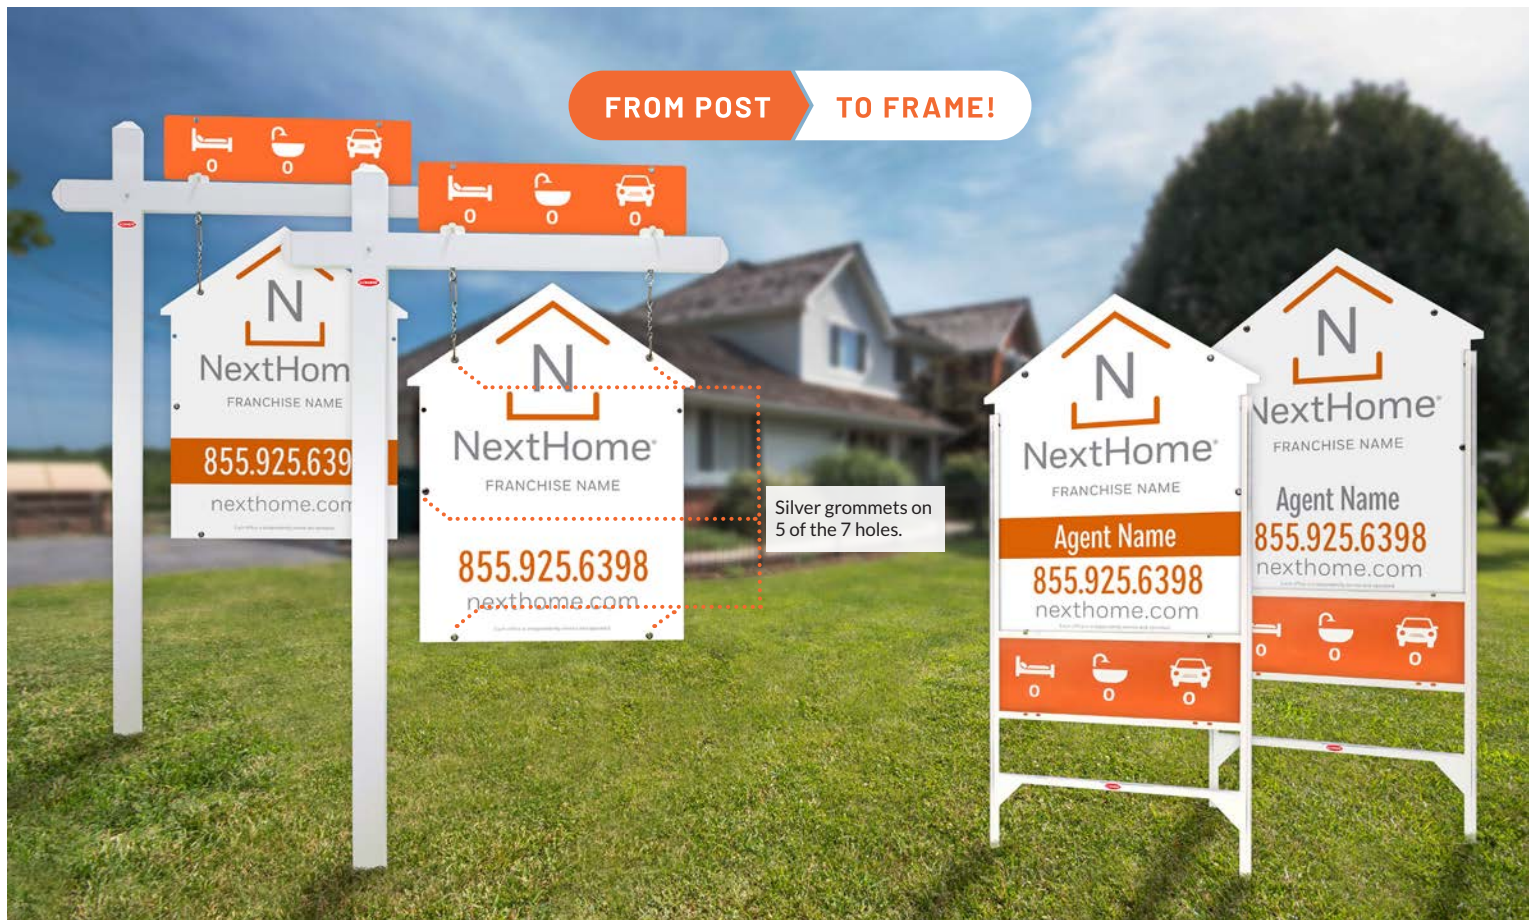

UNIVERSAL PANELS - Hole patterns fit for both hanging posts & bolt in frames

30"x 24" 3 MM Aluminum Composite Universal Panels

ITEM	Description	1	5	10	15	25	50	100+
147L873AU	Agent Name Universal Sign Panel	97.80	54.30	43.90	37.50	34.80	29.40	26.90
147L873U	Office Universal Sign Panel	97.80	54.30	43.90	37.50	34.80	29.40	26.90

30"x 24" 3 MM Aluminum Composite Universal Panels - Reflective

ITEM	Description	1	5	10	15	25	50	100+
147L873ARU	Agent Name Universal Sign Panel	148.50	97.50	79.40	71.45	64.00	56.05	53.15
147L873RU	Office Universal Sign Panel	148.50	97.50	79.40	71.45	64.00	56.05	53.15

30"x 24" PVC Universal Panels

ITEM	Description	1	5	10	15	25	50	100+
147R873AU	Agent Name Universal Sign Panel	103.90	61.30	44.90	37.65	34.05	30.05	26.90
147R873U	Office Universal Sign Panel	103.90	61.30	44.90	37.65	34.05	30.05	26.90

30"x 24" PVC Universal Panels - Reflective

ITEM	Description	1	5	10	15	25	50	100+
147R873ARU	Agent Name Universal Sign Panel	189.15	100.40	84.50	72.25	66.60	56.55	54.25
147R873RU	Office Universal Sign Panel	189.15	100.40	84.50	72.25	66.60	56.55	54.25