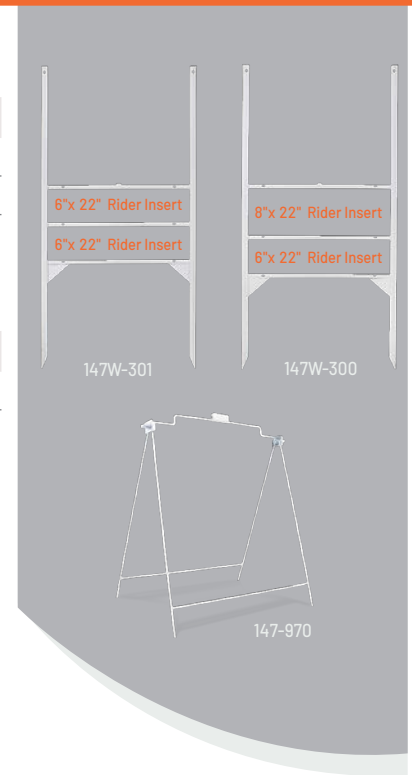

Price each. Shipped FOB Lowen.

18"x 24" 4MM Corrugated Plastic

ITEM	Description	1	3	5	10	15	25	50+
147C850-300	Open House Directional (O, W)	43.50	22.80	17.10	15.10	12.20	8.90	6.80
147C850-306	For Sale Directional (O, W)	43.50	22.80	17.10	15.10	12.20	8.90	6.80

Price each. Shipped FOB Lowen.

H-Frame Wire Stake

ITEM	Description	3	5	10	25
147-688	15" H-Frame Wire Stake	1.80	1.10	1.05	1.00

Price each. Shipped FOB Lowen.

147C963
Corrugated Dog Shape
Sign Panel & H-Frame
Wire Stake

FRAMES

30"x 22" Steel Frame

ITEM	Description	1	2	5	10	25	50+
147W-301	H-Frame w/ Two 6x22 Rider Inserts	57.75	51.00	46.75	44.50	42.10	39.60
147W-300	H-Frame w/ A 8x22 & A 6x22 Rider Inserts	57.75	51.00	46.75	44.50	42.10	39.60

Price each | Shipped FOB Lowen.

24"x 24" Swinging A-Frame

ITEM	Description	1	5	10	25	50+
147-970	White Swinging A-Frame	40.00	37.10	35.20	33.50	31.10

Price each | Shipped FOB Lowen.

We Provide Lasting Quality At The Best Price.