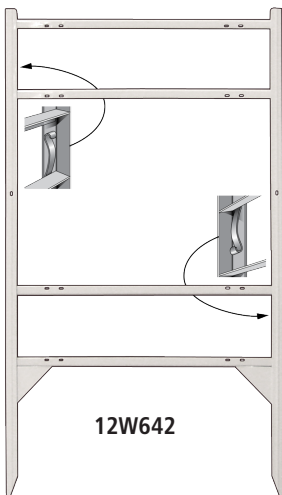

18 X 24 ANGLE IRON 2 INSERT UNITS

Porcelain perfect appearance in a fully assembled panel and frame unit.

ITEM #		3	5	10	15	25	50	100
66Z942	Agent Unit	50.45	42.05	38.10	35.10	31.70	31.55	31.10
66Z943	Agent Photo Unit	50.45	42.05	38.10	35.10	31.70	31.55	31.10
66Z944	Luxury Properties Agent Unit	47.45	42.05	38.10	35.10	31.70	31.55	31.10
66Z945	Luxury Properties Agent Photo Unit	50.45	42.05	38.10	35.10	31.70	31.55	31.10

Price each. Shipped FOB, Lowen.

12W642

66Z943

66Z944

66Z945

THOR FRAME

ITEM #		1	3	5
12W642	18 x 24 - 2-Insert Frame	32.35	22.40	20.50

Price each. Shipped FOB, Lowen.