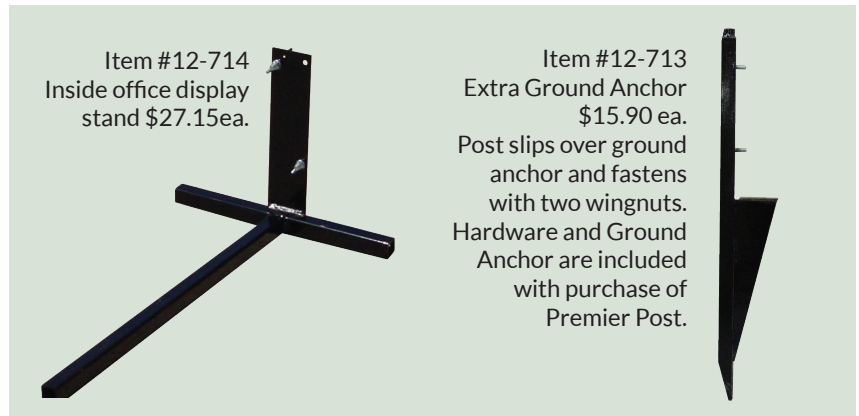

OUR THREE DAY PRODUCTION TIME IS THE FASTEST IN THE INDUSTRY!

800.545.5505
LOWENSIGN.COM

LOWEN
SIGN COMPANY
A DIVISION OF LOWEN CORPORATION

HANGING PANELS AND ALUMINUM POSTS

Your panels will be digitally printed with a clear coat added for gloss and protection at no extra cost. Panels are zinc-bonded, 24 gauge powder coated steel.

ITEM #		3	5	10	15	25	50
52Z850H	18 x 24 Steel Hanging Panel	23.00	17.55	14.45	13.65	12.30	12.00
52Z850RH	18 x 24 Steel Reflective Hanging Panel	33.70	28.00	24.70	23.85	22.45	22.35
52P850H	18 x 24 .150 Poly Hanging Panel	31.30	25.90	21.85	20.75	19.45	19.15
52Z857H	20 x 20 Steel Hanging Panel	19.05	14.60	11.10	10.00	9.10	8.70
52Z860H	20 x 28 Steel Hanging Panel	28.85	23.65	21.20	19.70	18.80	18.55
52Z860RH	20 x 28 Steel Reflective Hanging Panel	42.85	7.05	34.75	33.30	32.30	31.55
52Z870H	24 x 30 Steel Hanging Panel	28.30	23.20	20.75	19.45	18.70	18.45
12-505	White Aluminum Post for 18 x 24 panel Powder coated aluminum, height: 66	50.85	47.20				
12-506	White Aluminum Post for 20 x 28 and 24 x 30 panels	52.25	48.55				

Price each. Includes imprint and two brass grommets on top holes of Hanging Panels. Holes are punched on 17 centers top and 14 1/2 centers bottom. Cross arm for 24 x 30 Post is 42 in length. Shipped FOB, Lowen.

Item #52Z860H
20 x 28 Steel Hanging Panel.
Aluminum Post and Rider
sold separately.

Item #12-714
Inside office display
stand \$27.15ea.

Item #12-713
Extra Ground Anchor
\$15.90 ea.
Post slips over ground
anchor and fastens
with two wingnuts.
Hardware and Ground
Anchor are included
with purchase of
Premier Post.