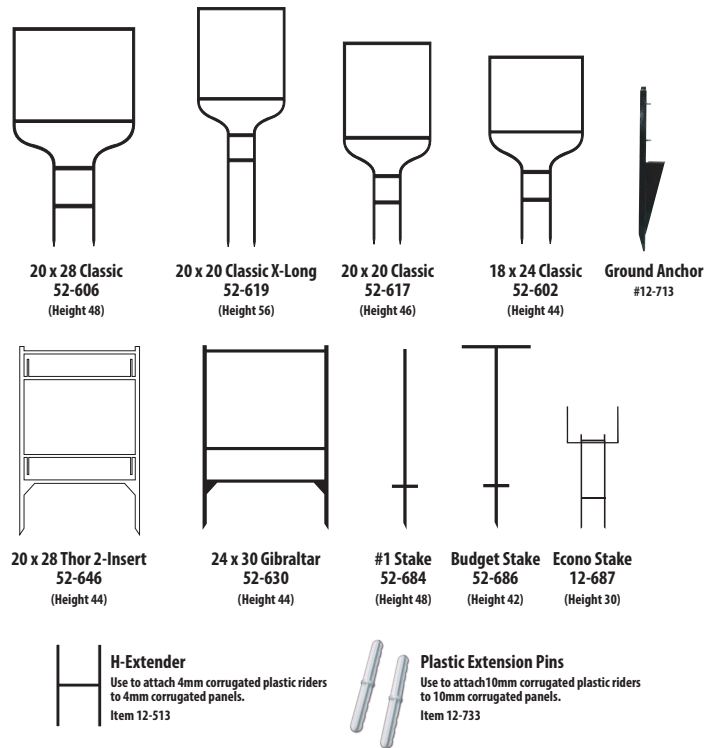

MISCELLANEOUS

FEATURES AND BENEFITS OF LOWEN FRAMES & STAKES

- Porcelain-like powder coat finish.
- No sharp edges - no burrs.
- Slots punched to fit Lowen panels and riders.
- Insert frames have spring clips for easy rider attachment.
- Tips are pointed for easy insertion into ground.

ITEM #		1	3	5
52-606	20 X 28 Round Rod Frame Only	26.30	18.75	16.85
52-619	20 x 20 Round Rod Frame Only X-Long	28.15	19.90	18.35
52-617	20 x 20 Round Rod Frame Only	24.30	16.10	14.50
52-602	18 x 24 Round Rod Frame Only	23.35	15.15	13.55
52-646	20 x 28 Angle Iron 2-Insert Frame Only	28.45	20.20	18.95
52-630	24 x 30 Angle Iron Frame Only	26.50	18.35	17.00
52-684	Angle Iron Stake Only	14.60	7.95	6.25
52-686	42" Angle Iron Stake Only	23.20	10.50	8.05
12-713	Ground Anchor	15.30		
12-687	Wire H-Frame Stake	-	4.45	3.15
12-513	H-Extender (4mm)	8.00	2.90	1.85
12-733	Plastic Extension Pins - 0.95 per pair			

Price each. Shipped FOB, Lowen.